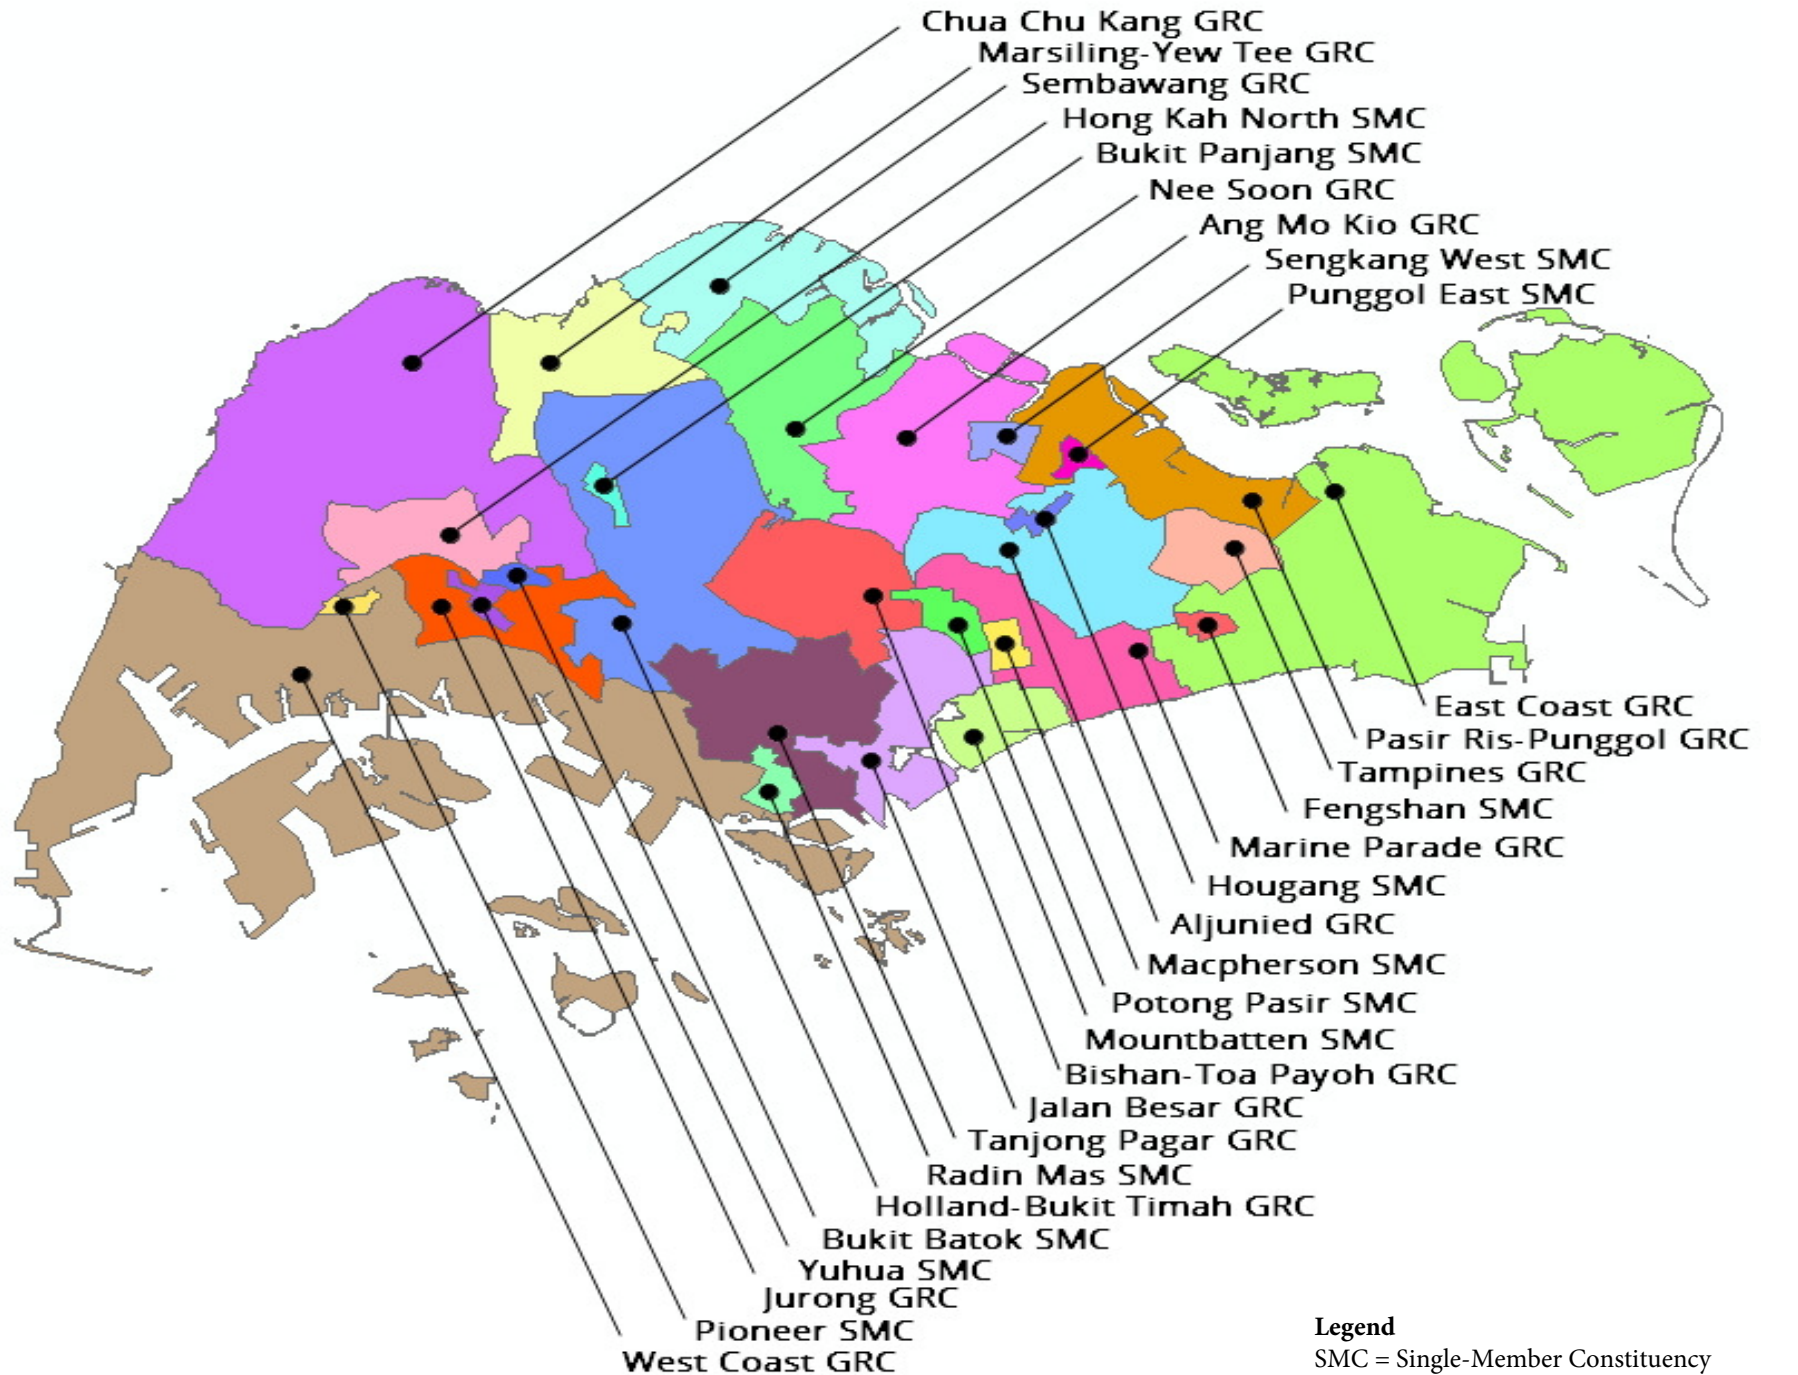

Constituency Boundaries Map

Legend

SMC = Single-Member Constituency
GRC = Group Representation Constituency
(As at 11 September 2015)